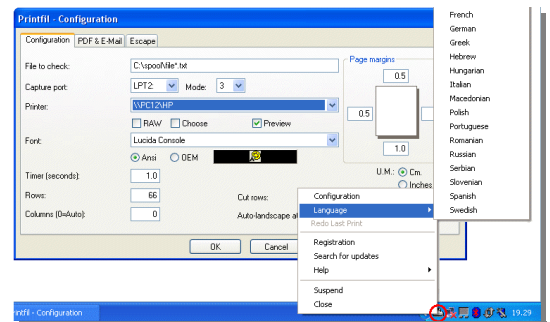

Unlike simple print redirection utilities, **Printfil comes with all of the extras that you'd expect to find in a professional application.** There is a built-in print preview function. You can include logos and other images stored in separate files. The text can be colorized. Output that was originally destined for a wide dot matrix printer can be printed in landscape mode on an inkjet.

Printfil supports all Windows printers, including USB, GDI, Windows-only, and virtual printers. **If you can install it on your Windows Printer Control Panel, then Printfil can print to it.**

Printfil works with third-party fax programs to **fax** your printed output and third-party PDF generators

to obtain **PDF files with or without user intervention,** with **encryption** and **password** protection, which can be **sent out via e-mail** even without expensive additional software.

Instead of using complicated printer emulation codes to create special effects such as bold, italic, underline, and condensed, Printfil can inspect the print file that your application creates, and reproduce the corresponding effects on any printer that you're using, even on GDI and Windows-only printers that do not support emulation.

So many DOS, UNIX, and older Windows programs have been abandoned because users can't get them to print on the latest Windows printers. Printfil extends the life of these legacy applications by solving your printer-related issues.