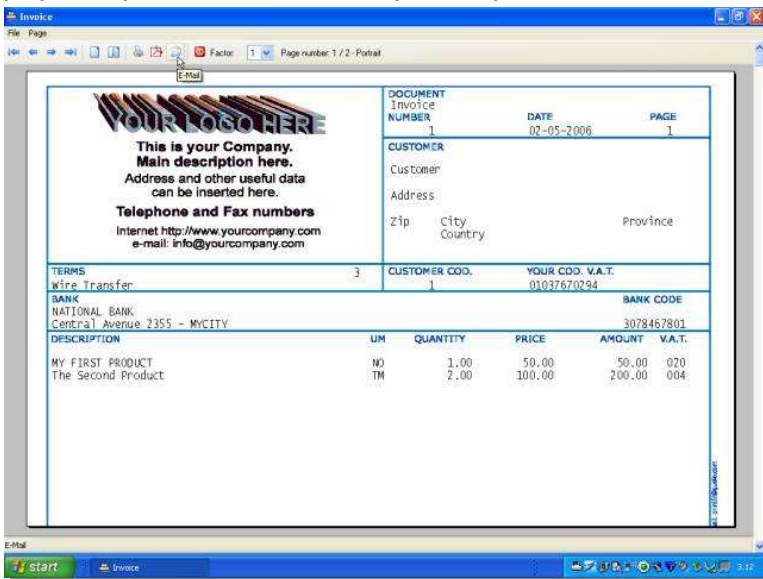

Unlike simple print redirection utilities, **Printfil comes with all of the extras that you'd expect to find in a professional application.** There is a built-in print preview function. You can include logos and other images stored in separate files. The text can be colorized. Output that was originally destined for a wide dot matrix printer can be printed in landscape mode on an inkjet.

Printfil supports all Windows printers, including USB, GDI, Windows-only, and virtual printers. **If you can install it on your Windows Printer Control Panel, then Printfil can print to it.**

Printfil works with third-party fax programs to **fax** your printed output and third-party PDF generators

to obtain **PDF files with or without user intervention,** with **encryption** and **password** protection, which can be **sent out via e-mail** even without expensive additional software.

Instead of using complicated printer emulation codes to create special effects such as bold, italic, underline, and condensed, Printfil can inspect the print file that your application creates, and reproduce the corresponding effects on any printer that you're using, even on GDI and Windows-only printers that do not support emulation.

So many DOS, UNIX, and older Windows programs have been abandoned because users can't get them to print on the latest Windows printers. Printfil extends the life of these legacy applications by solving your printer-related issues.